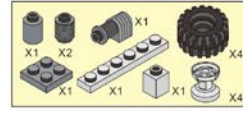

102 PCS

6+

M38 - B0537C

WARNING:
CHOKING HAZARD - Small parts.
Not for children under 3 years.

2

4

1

3

5

6

8

10

1

7

9

2